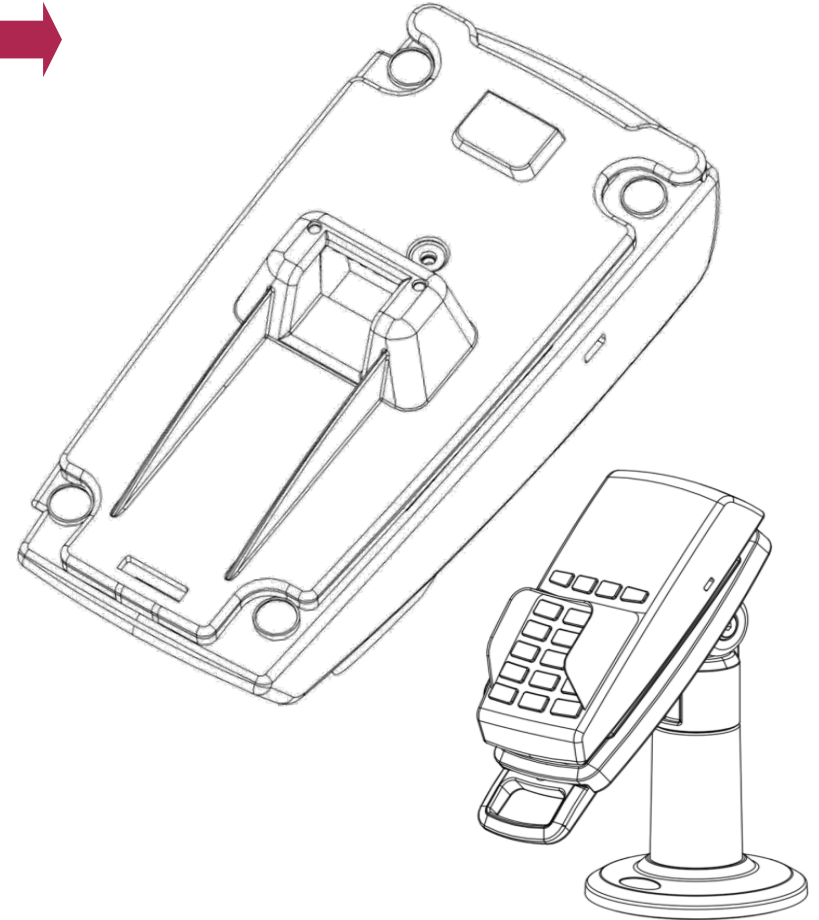

Ingenico iPP320/350 PEDPack

Ingenico iPP320/350

Ingenico iPP320/350 - PEDPack

Quick Installation Guide

NOTE

Quick &
Easy Install

No tools
required

PARTS

x1

1A

Remove screw if
present

1B

Locate
bosses in
holes

2

3

4