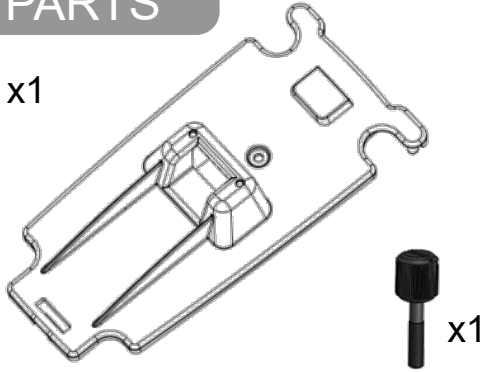

Ingenico iPP320/350 PEDPack

Ingenico iPP320/350

Ingenico iPP320/350 - PEDPack

Quick Installation Guide

NOTE

Quick &
Easy Install

No tools
required

PARTS

x1

1A

Remove screw if
present

1B

Locate
bosses in
holes

2

3

4