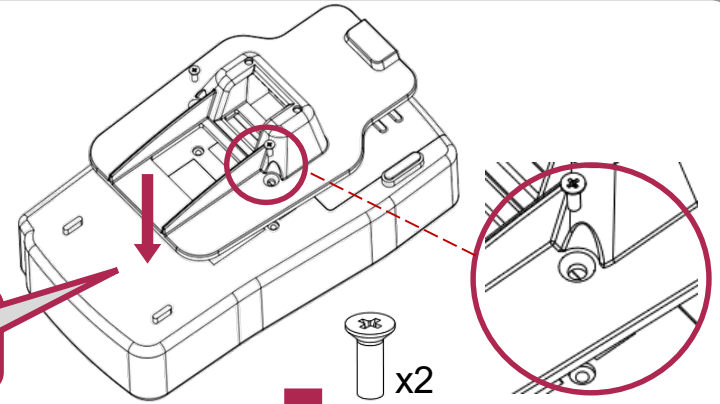

Torque setting 40CNm
for all screw fixings

PARTS

1

3

2