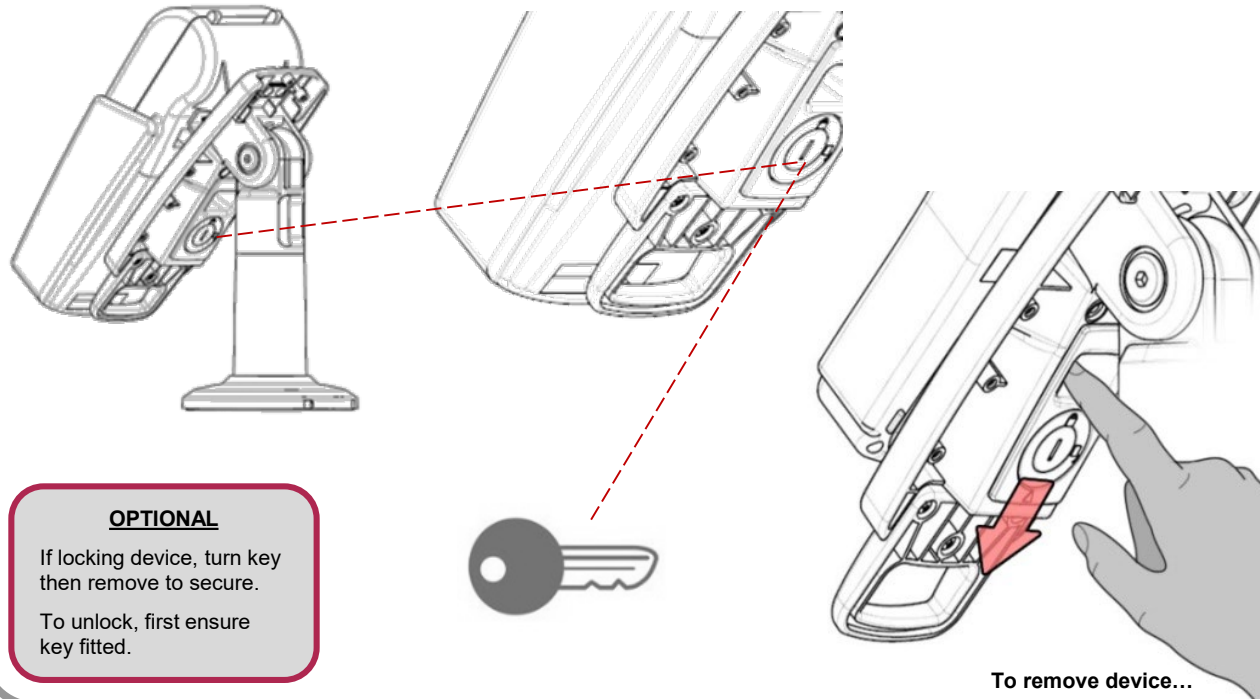

Torque setting 40CNm
for all screw fixings

PARTS

1

3

2