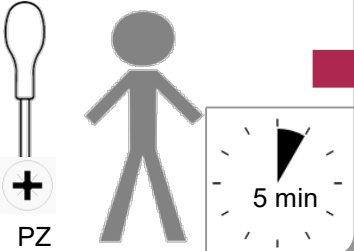

Torque setting 40CNm
for all screw fixings

PARTS

1

3

2