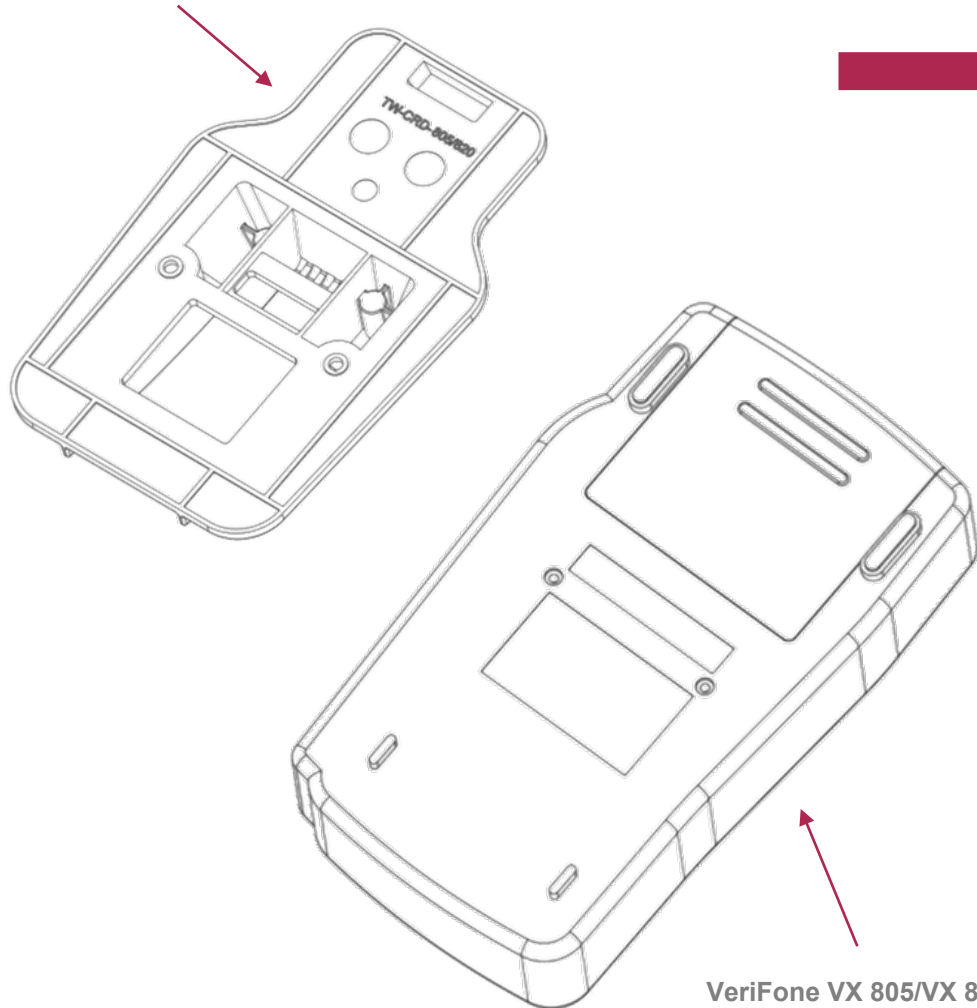

VeriFone VX 805/VX 820 PEDPack

Quick Installation Guide

VeriFone VX 805/VX 820 PEDPack

VeriFone VX 805/VX 820

VeriFone VX 805/VX 820 PEDPack

Quick Installation Guide

TOOLS

RECOMMENDED

Torque setting 40CNm
for all screw fixings

PARTS

1

3

2