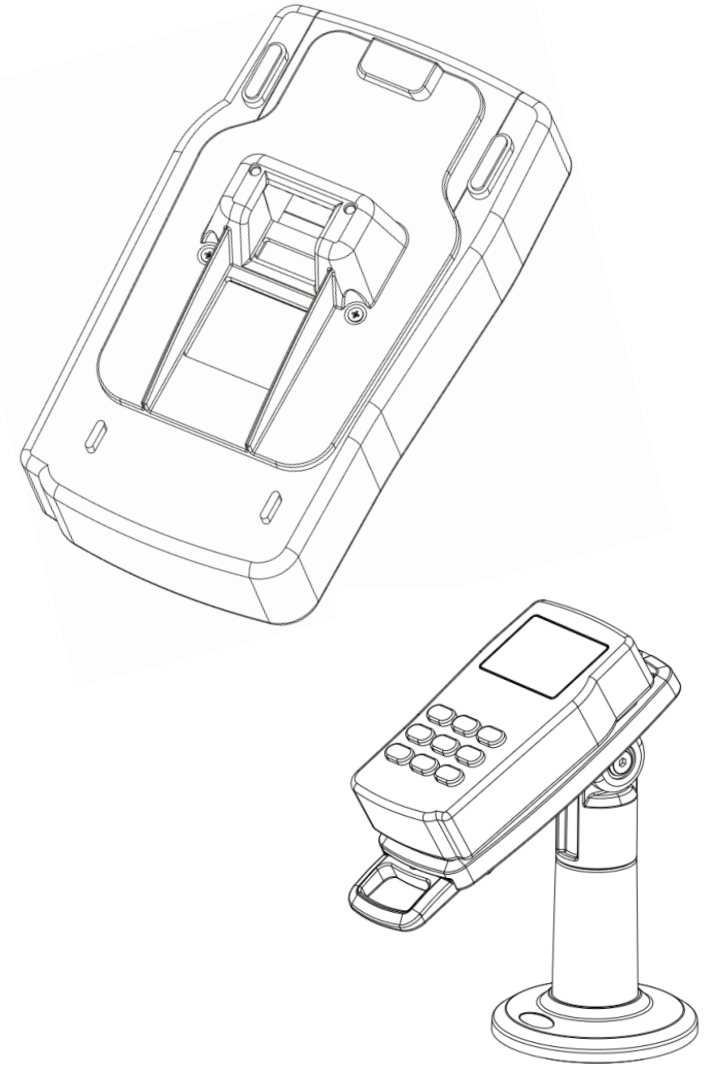

VeriFone VX 805/VX 820 PEDPack

Quick Installation Guide

VeriFone VX 805/VX 820 PEDPack

VeriFone VX 805/VX 820

VeriFone VX 805/VX 820 PEDPack

Quick Installation Guide

TOOLS

RECOMMENDED

Torque setting 40CNm
for all screw fixings

PARTS

1

3

2