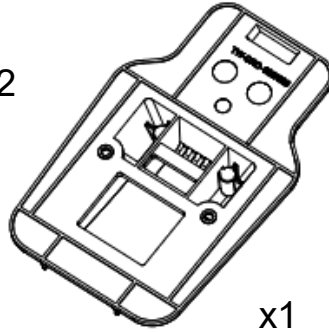

Torque setting 40CNm
for all screw fixings

PARTS

1

3

2